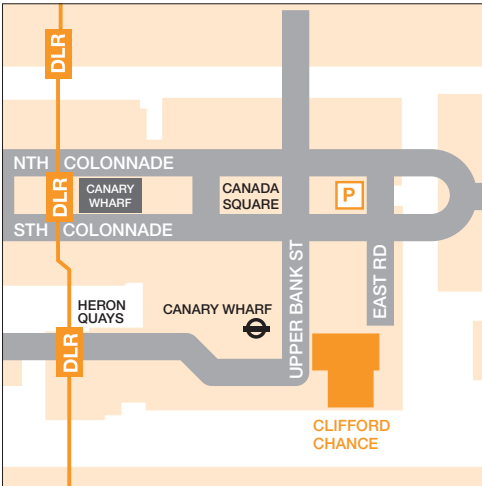

# C L I F F O R D C H A N C E

## Where to find us

Clifford Chance LLP, 10 Upper Bank Street,  
Canary Wharf, London E14 5JJ

### **Travelling to Canary Wharf**

Jubilee line (nearest stop: Canary Wharf)

Docklands Light Railway (nearest stop: Heron Quays)

[www.cliffordchance.com](http://www.cliffordchance.com)